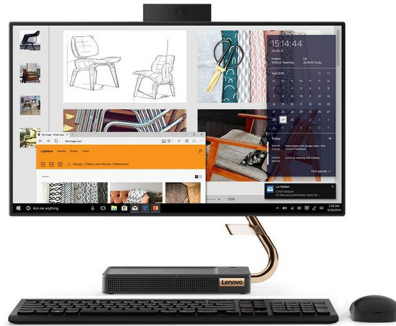

I Tech Computer
Solution